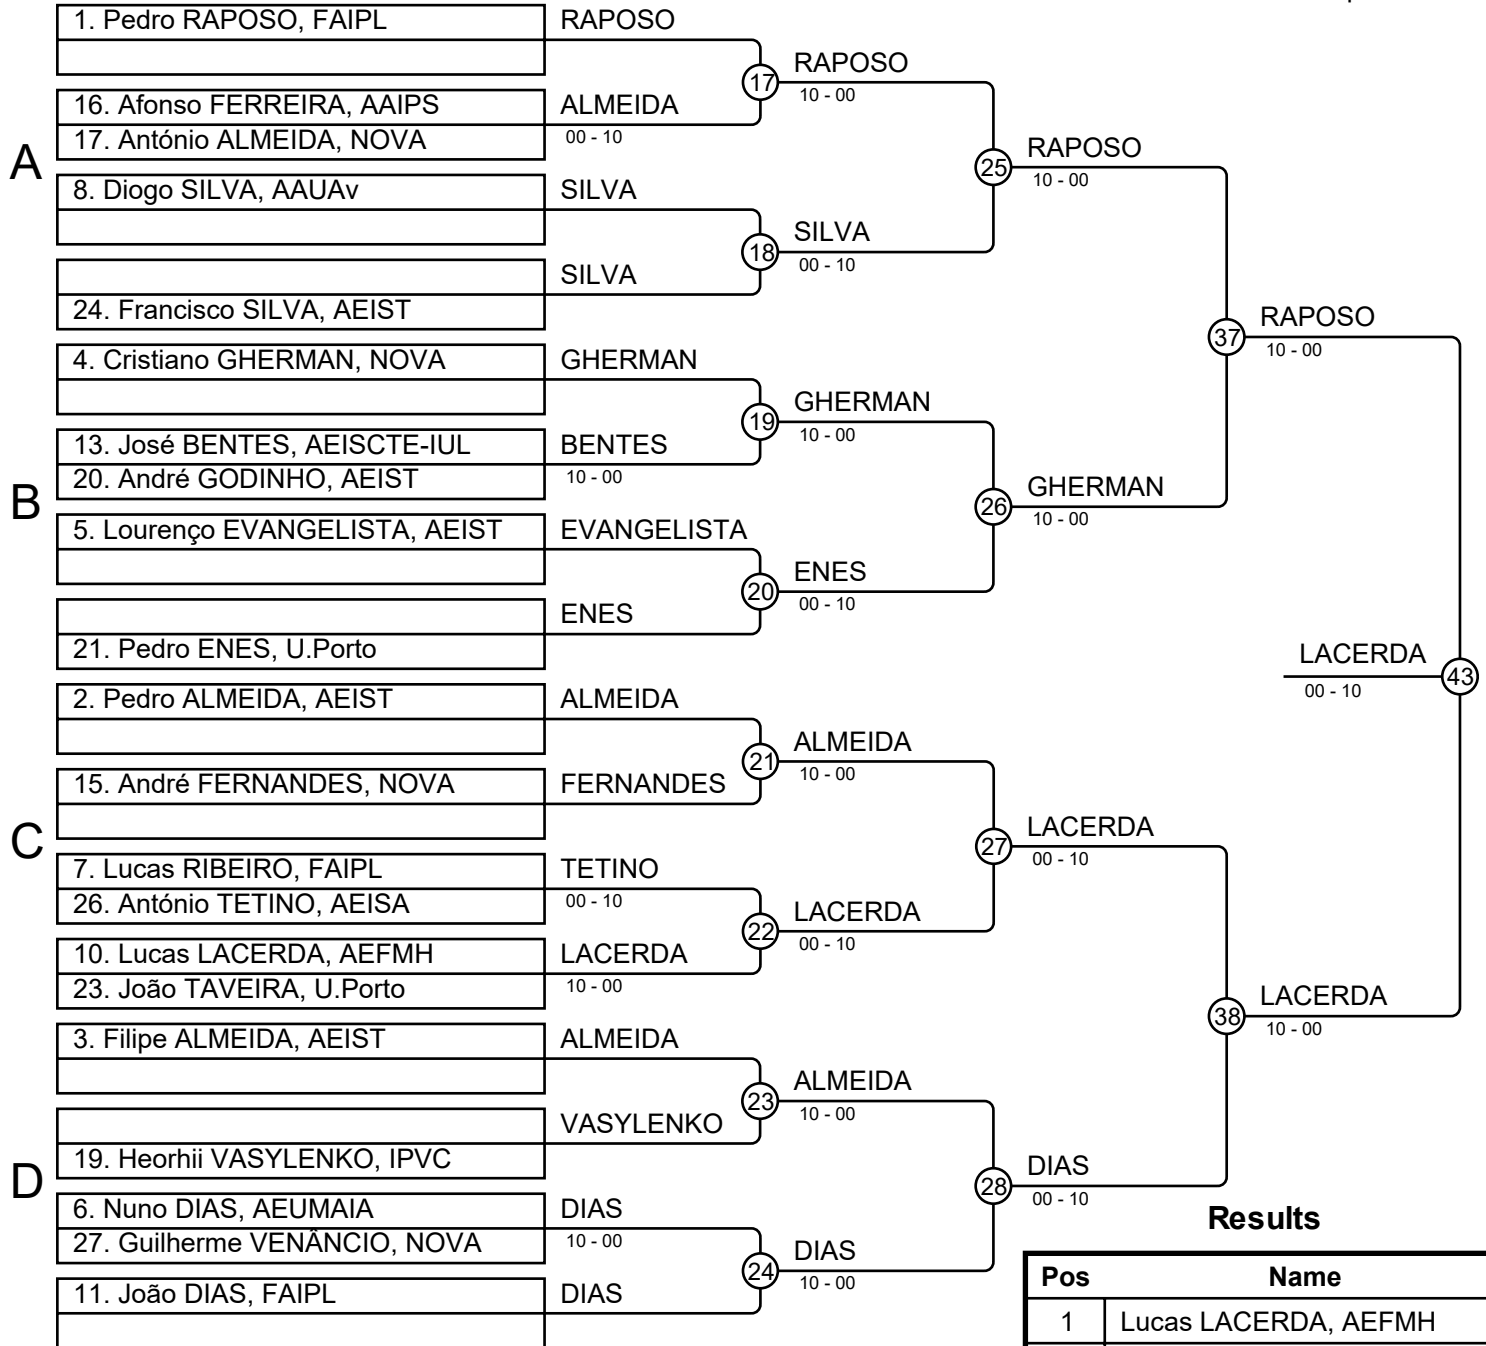

Results

Pos	Name
1	Bruno CALDEIRA, AAC
2	Joaquim ROVIRA, U.Porto
3	Francisco BASTOS, AEIST
3	João MARTINS, P.Leiria

Competitors: 18

Results

Pos	Name
1	Bernardo FERNANDES, AAC
2	Tiago BARREIROS, AEFCL
3	Francisco CARAVANA, AEIST
3	Manuel RIBEIRO, U.Porto
5	Mário DIAS, AAC
5	José FREITAS, P.PORTO
7	Tiago SERRANO, AAC
7	Vasco DINIS, AEIST

Competitors: 18

Results

Pos	Name
1	Pedro HORTA, FAIPL
2	Diogo TABUAÇO, P.PORTO
3	Alexandre SACAVÉM, NOVA
3	Ricardo CURTO, AEFMH
5	Diogo VENDAS, AEIST
5	Miguel RAPOSO, AAUBI
7	Rui SOUSA, P.PORTO
7	João SALGADO, U.Porto

Competitors: 21

Competitors: 11

Results

Pos	Name
1	Miguel DIAS, U.Porto
2	Pedro CAVACO, NOVA
3	João ALVES, AEIST
3	Gonçalo RODRIGUES, U.Porto
5	Gonçalo LOUREIRO, AEISCTE-IUL
5	Rodrigo ALMEIDA, AEIST
7	João CAVACO, AEFCL
7	Manuel MONGE, AEIST