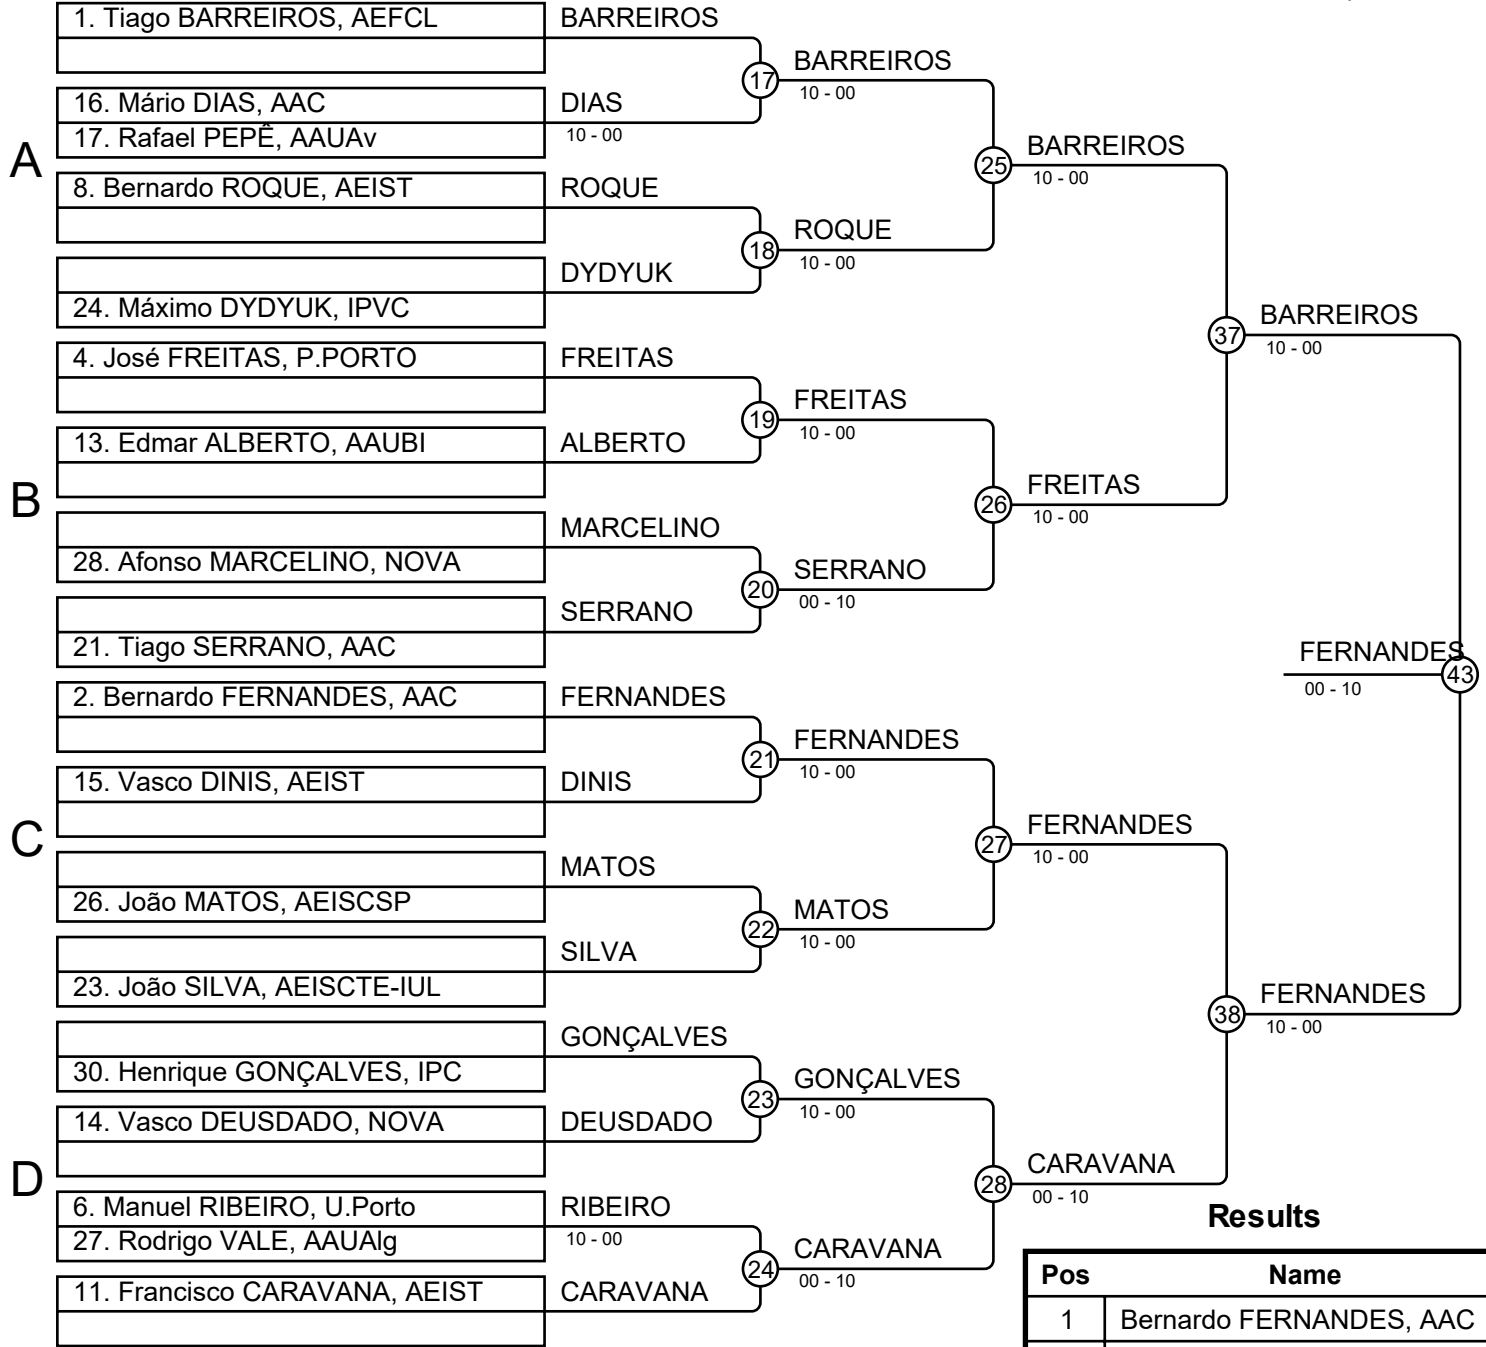

Competitors: 18

Results

Pos	Name
1	Bernardo FERNANDES, AAC
2	Tiago BARREIROS, AEFCL
3	Francisco CARAVANA, AEIST
3	Manuel RIBEIRO, U.Porto
5	Mário DIAS, AAC
5	José FREITAS, P.PORTO
7	Tiago SERRANO, AAC
7	Vasco DINIS, AEIST