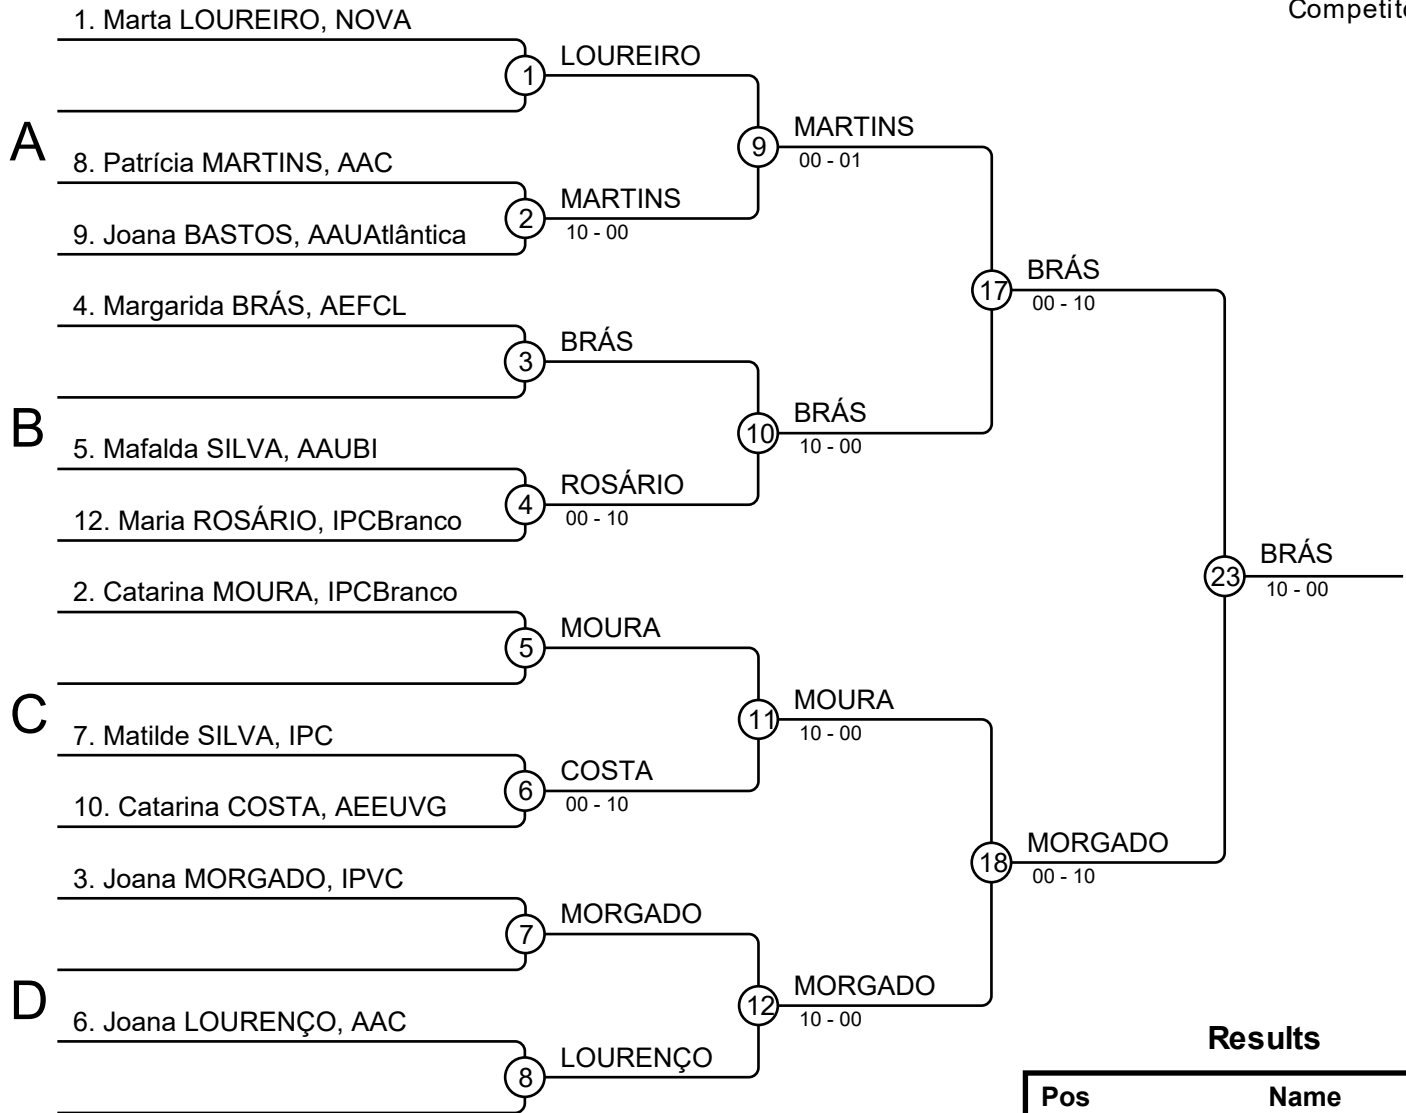

Competitors: 11

Results

Pos	Name
1	Margarida BRÁS, AEFCL
2	Joana MORGADO, IPVC
3	Marta LOUREIRO, NOVA
3	Patrícia MARTINS, AAC
5	Catarina MOURA, IPCBranco
5	Catarina COSTA, AEEUVG
7	Maria ROSÁRIO, IPCBranco
7	Joana LOURENÇO, AAC