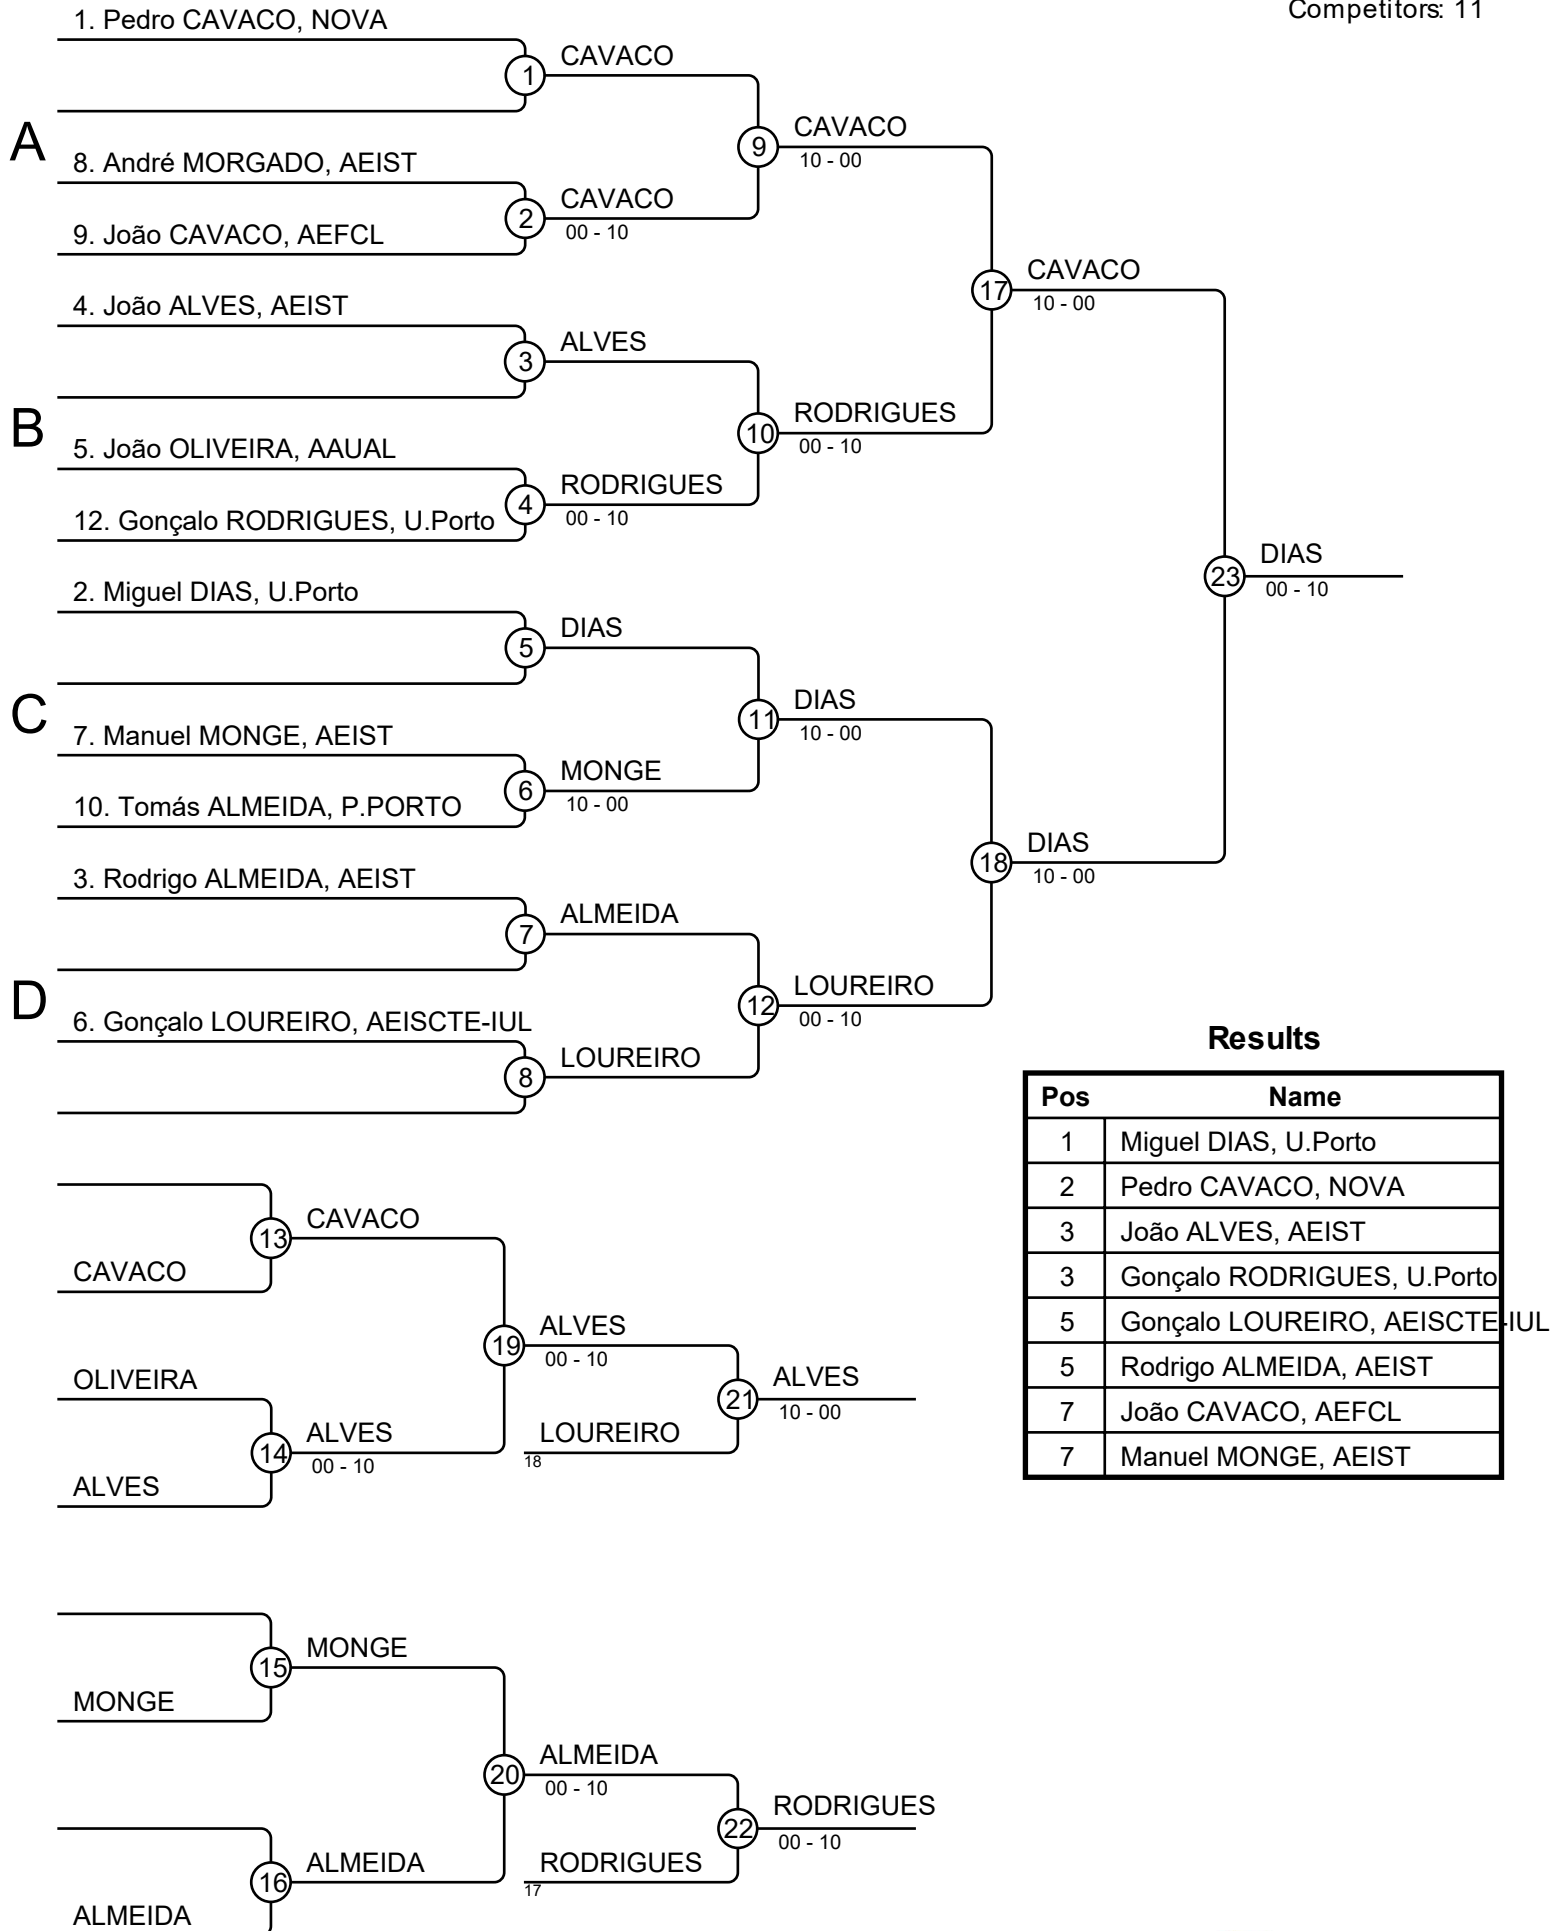

Competitors: 11

Results

Pos	Name
1	Miguel DIAS, U.Porto
2	Pedro CAVACO, NOVA
3	João ALVES, AEIST
3	Gonçalo RODRIGUES, U.Porto
5	Gonçalo LOUREIRO, AEISCTE-IUL
5	Rodrigo ALMEIDA, AEIST
7	João CAVACO, AEFCL
7	Manuel MONGE, AEIST