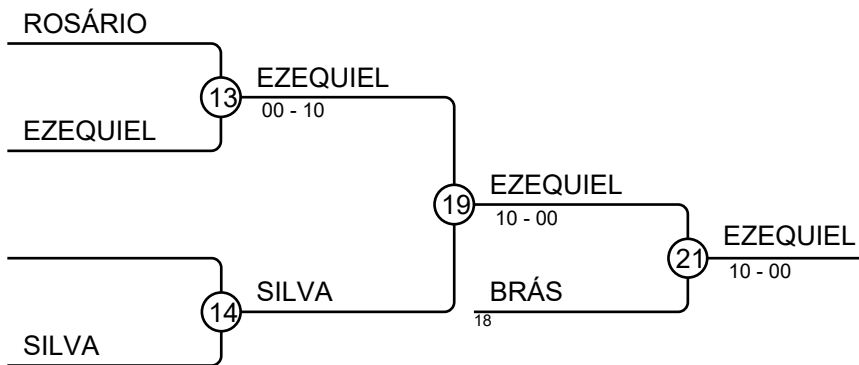

Results

Pos	Name
1	Teresa SANTOS, AAC
2	Ana AGULHAS, SCP
3	Mafalda EZEQUIEL, JCP
3	Teresa TRINDADE, JCP
5	Raquel BRÁS, SUS
5	Beatriz DUARTE, JCP
7	Matilde SILVA, EJC
7	Flávia SOUSA, AAC