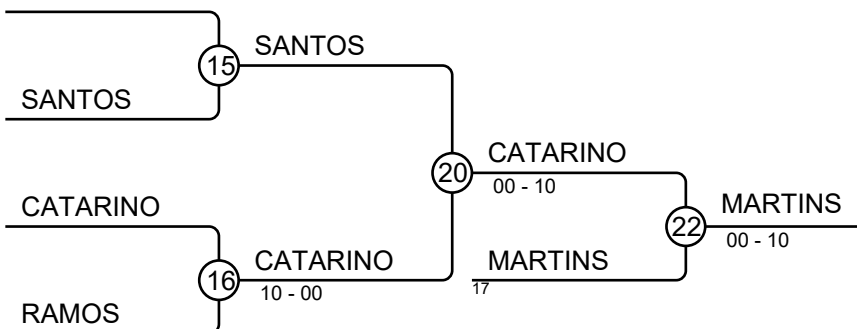

Results

Pos	Name
1	RAFAEL CHAMBEL, JCPN
2	RICARDO PIRES, JCPN
3	Alexandre BUCUR, AAC
3	João MARTINS, ACMC
5	David COSTA, Manh
5	Lucas CATARINO, SAD
7	Samuel SANFONA, JCLa
7	Ricardo SANTOS, SCPo