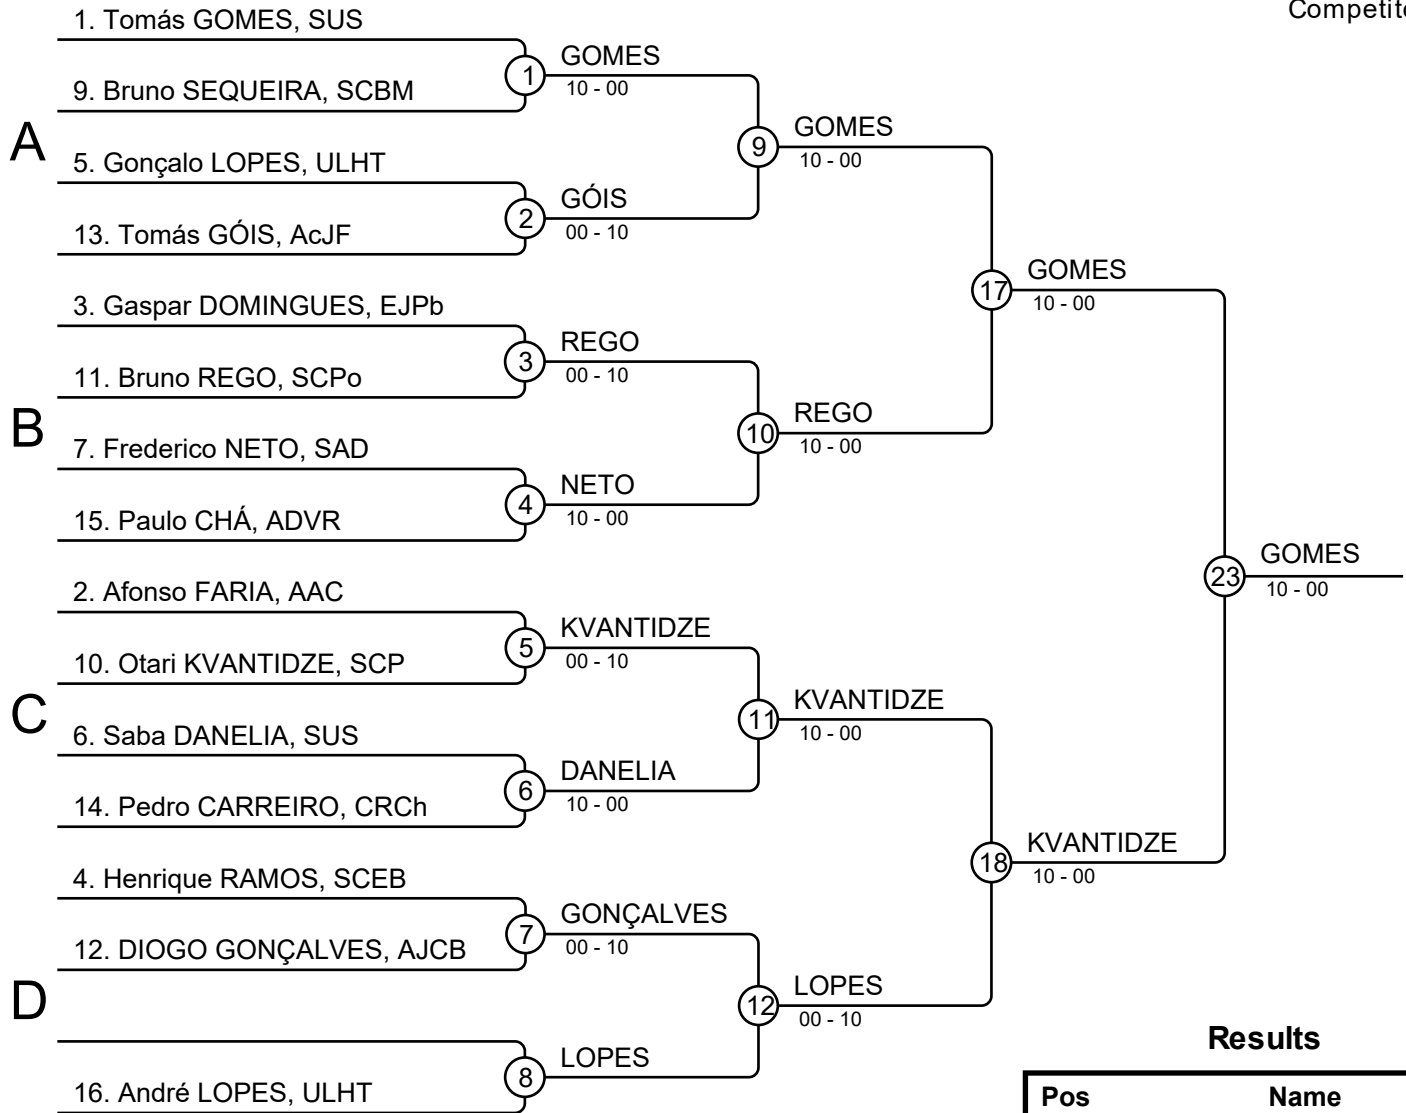

Results

Pos	Name
1	Tomás GOMES, SUS
2	Otari KVANTIDZE, SCP
3	André LOPES, ULHT
3	Bruno REGO, SCPo
5	Tomás GÓIS, AcJF
5	Afonso FARIA, AAC
7	Frederico NETO, SAD
7	DIOGO GONÇALVES, AJCB