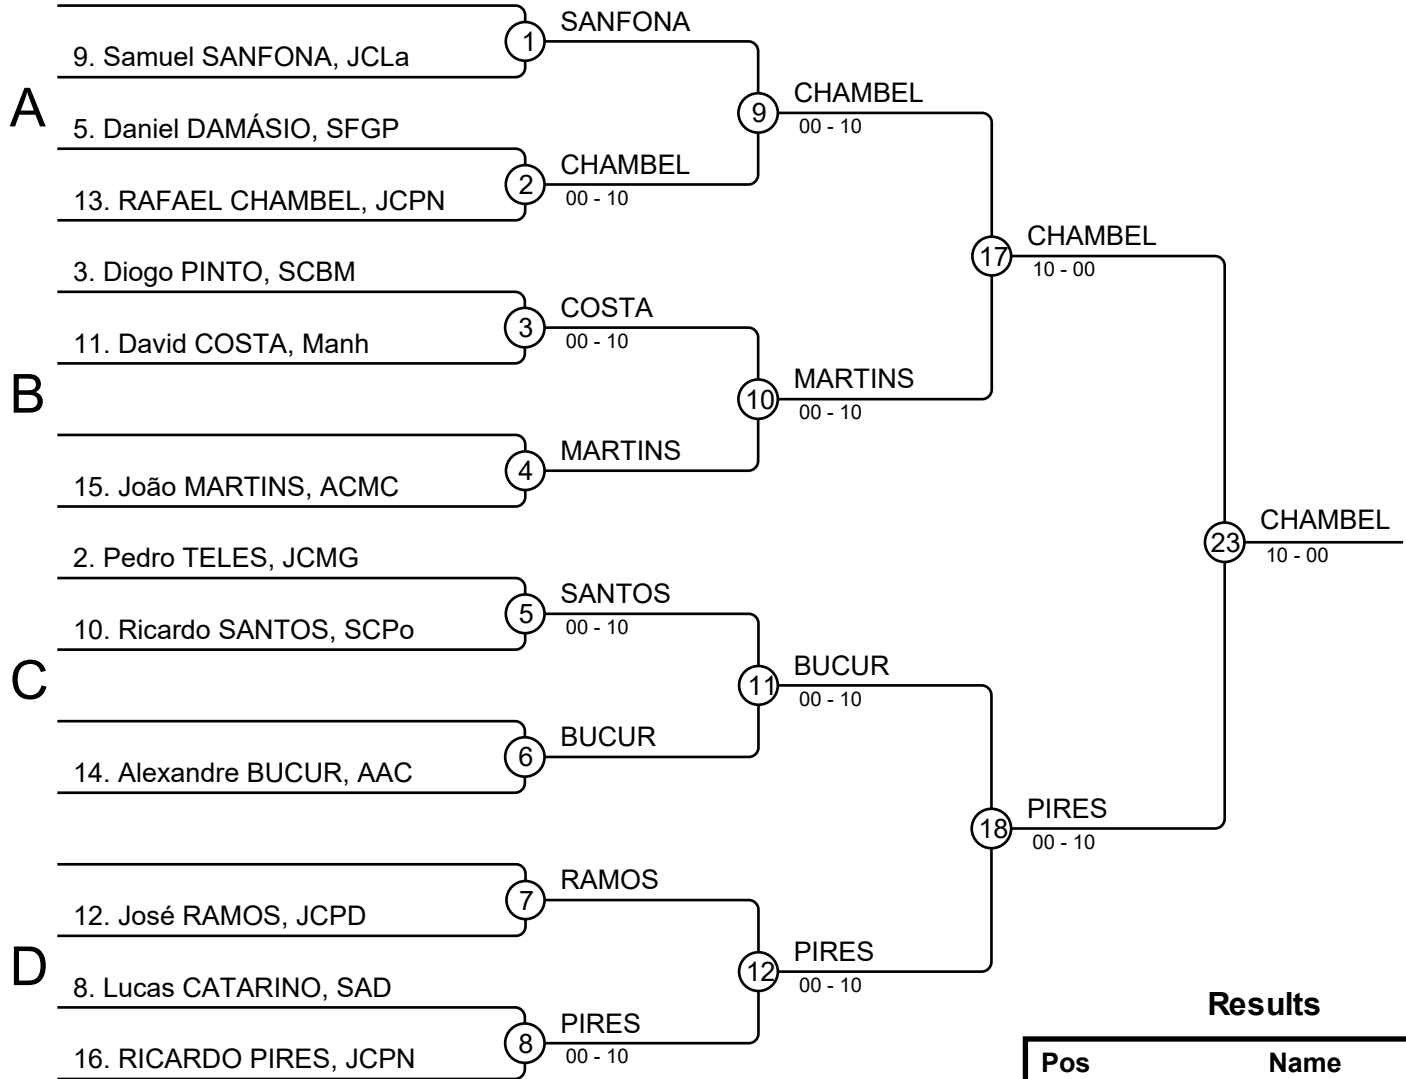

Results

Pos	Name
1	RAFAEL CHAMBEL, JCPN
2	RICARDO PIRES, JCPN
3	Alexandre BUCUR, AAC
3	João MARTINS, ACMC
5	David COSTA, Manh
5	Lucas CATARINO, SAD
7	Samuel SANFONA, JCLa
7	Ricardo SANTOS, SCPo